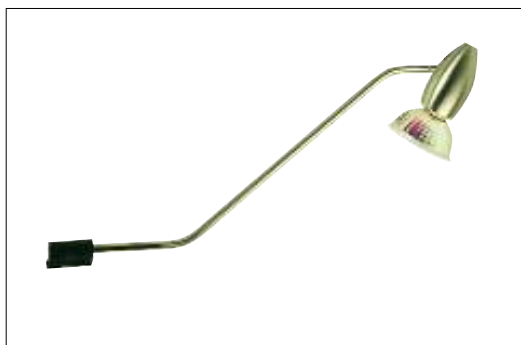

Available in Chrome, Nickel, Aluminium, Polished Brass, White

Low voltage triangular lights

order code	description	RRP
SY9211	Galaxy triangular light single	£ TBA

- 20watt G4 lamp
- 12volt
- 1.5m lead and mini amp connector
- 185mm (w) x 180mm (d) x 62mm (h)

Aluminium finish

Low voltage round lights

order code	description	RRP
SY9213	Galaxy round light single	£ TBA

- 20watt G4 lamp
- 12volt
- 1.5m lead and mini amp connector
- 152mm (w) x 152mm (d) x 62mm (h)

Aluminium finish

Low voltage tri-lights

order code	description	RRP
SY9213	Tri-light single	£ TBA

- 20watt G4 lamp
- 12volt
- 1.5m lead and mini amp connector
- 130mm (w) x 130mm (d) x 130mm (h)

Available Aluminium, stainless steel finish

Measurements are in millimetres.

Swan neck lights

order code	description	RRP
SY8626	Swan neck light pair inc transformer	£ TBA

- 20watt MR16 lamp
- 12volt
- 1.5m lead and mini amp connector
- Adjustable head
- 140mm (h) x 30mm (w) x 300 (h)