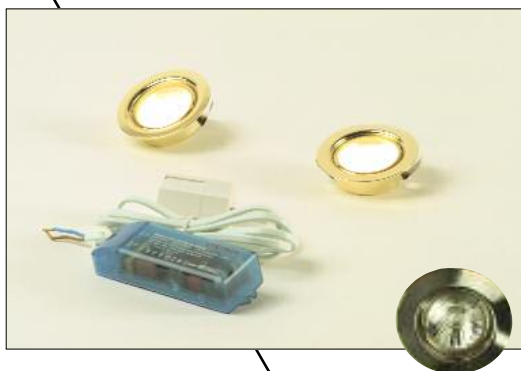

Roundel

the art of kitchen design

Measurements are in millimetres.

Low voltage recessed spotlights

order code	description	RRP
LV1	Single spotlight	£ TBA
LVTF60	Low voltage transformer 20/60watt	£ TBA

- 20watt G4 lamp
- 12volt
- 1.5m lead and mini amp connector

Available in Chrome, Nickel, Aluminium, Polished Brass, White

Low voltage triangular lights

order code	description	RRP
SY9211	Galaxy triangular light single	£ TBA

- 20watt G4 lamp
- 12volt
- 1.5m lead and mini amp connector
- 185mm (w) x 180mm (d) x 62mm (h)

- Available in white or blue LED's
- 4 high output super bright LED's
- 12v power converter included in kit
- Additional lights available to make up to a maximum of 6 lights
- LED's with 30,000hrs lamp life
- Uses 1w of power per light
- 41mm (w) x 20mm (d)
- Cut out size 27mm

- Available with white or blue LED
- Requires 24v/10wDC power converter
- LED's with 30,000hrs lamp life
- 42mm (w) x 42mm (d)
- Overall depth 10mm, Flange depth 5mm, Cut out size 7.5mm

Aluminium finish